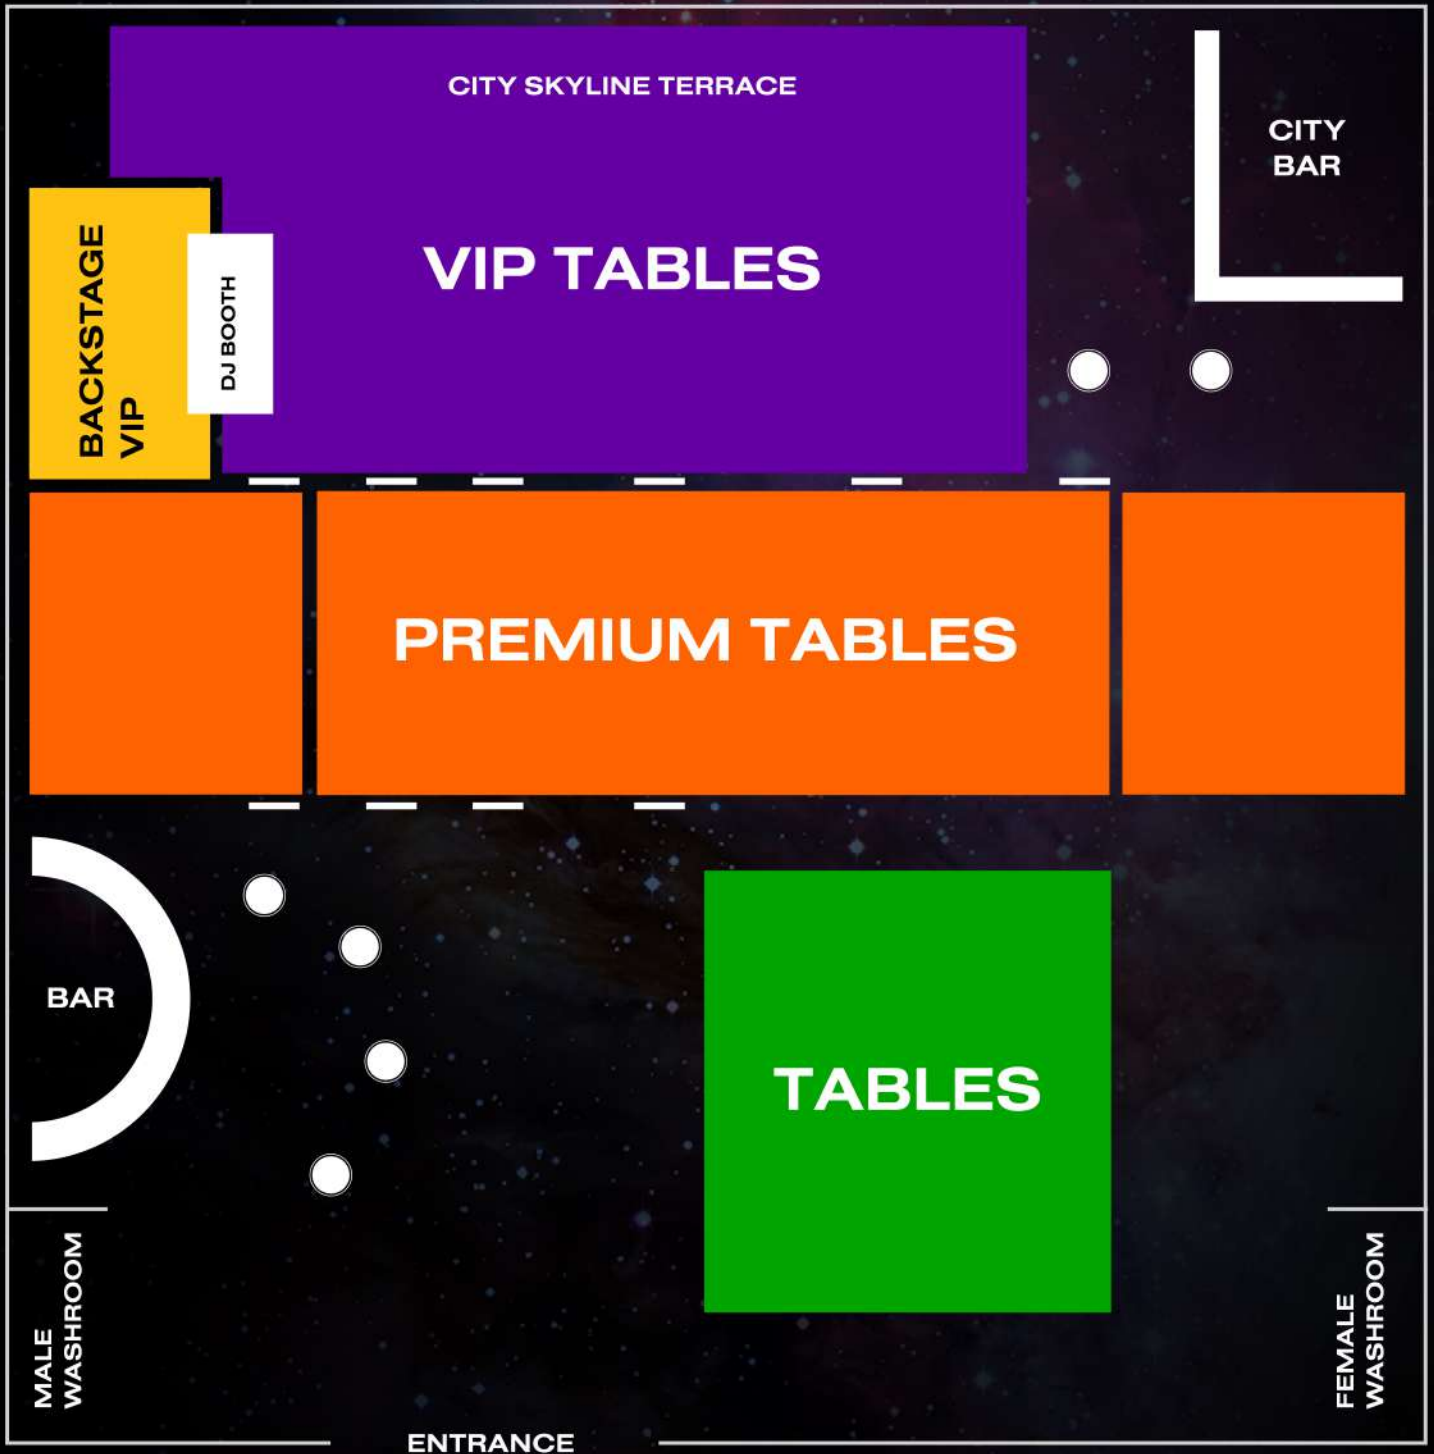

# THE PENTHOUSE

- TABLES | from AED3K | up to 4 guests
- PREMIUM TABLES | from AED4.5K | up to 6 guests
- VIP TABLES | from AED8K | up to 10 guests
- VIP BACKSTAGE | Available on request

For more information about table requests and VIP seatings, please call +971 52 900 4868 or [fpjd.dining@fivehotelsandresorts.com](mailto:fpjd.dining@fivehotelsandresorts.com)

# THE PENTHOUSE

## DUBAI MARINA SKYLINE TERRACE

- INDOOR LOUNGE TABLE | Up to 4 guests
- MARINA TERRACE VIEW TABLES | up to 4 guests
- SKYLINE VIEW TABLES | up to 4 guests
- SKYLINE VIEW SOFAS | up to 10 guests
- MARINA TERRACE VIEW SOFAS | up to 10 guests